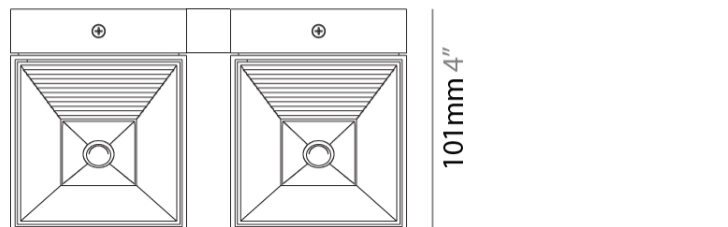

108mm (4 1/4")
108mm (4 1/4")
J-Box cover plate Included